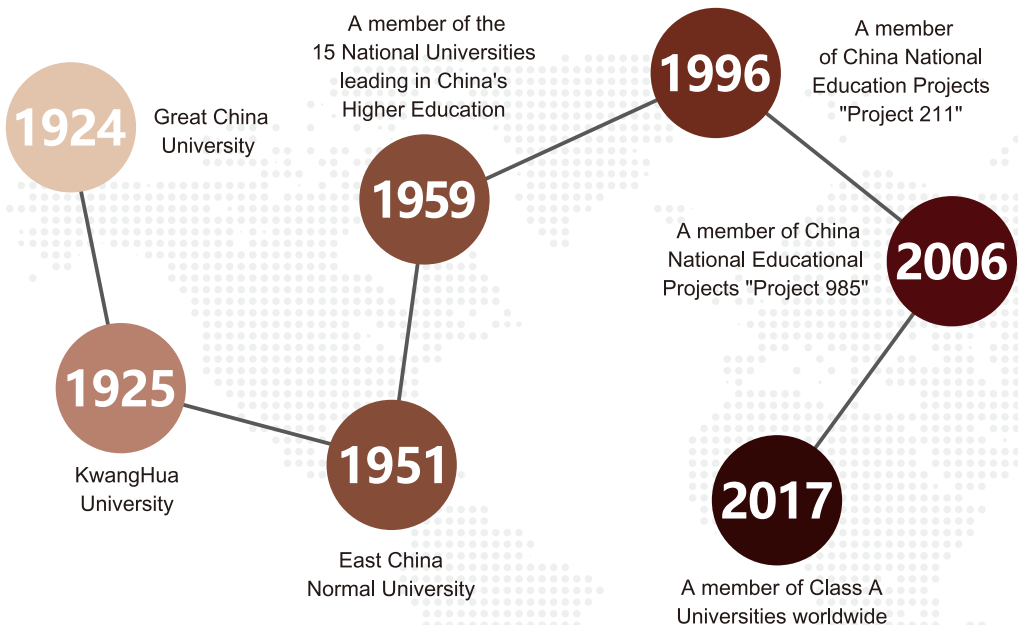

華東師範大學 中国·上海
EAST CHINA NORMAL UNIVERSITY
SHANGHAI CHINA

WELCOME TO EAST CHINA NORMAL UNIVERSITY

ECNU

Founded in Shanghai in October 1951, East China Normal University (ECNU) is one of the most prestigious universities in China sponsored by the national top university construction programs "Project 211" and "Project 985". In 2017, ECNU was chosen as one of the 36 Class A universities on the list of Double First Class University Plan released by the central government of China.

With two beautiful campuses located in Minhang and Putuo districts of Shanghai, and covering a total area of more than 207 hectares, ECNU has long been known as a Garden University.

History

ECNU attaches great importance to internationalization. The university has established exchange and cooperative partnerships with more than 200 internationally renowned universities and academic institutions. As one of the first Chinese universities to carry out international Chinese education, it enjoys a leading position in this field.

Adhering to the university motto of “Seek truth, foster originality, and live up to the name of a teacher”, ECNU has developed rapidly into a comprehensive research university. Currently, ECNU is working steadily towards its goal of transforming itself into a world-class university, with a number of first-class disciplines and well-coordinated discipline development, while also leading the development of China's teacher education.